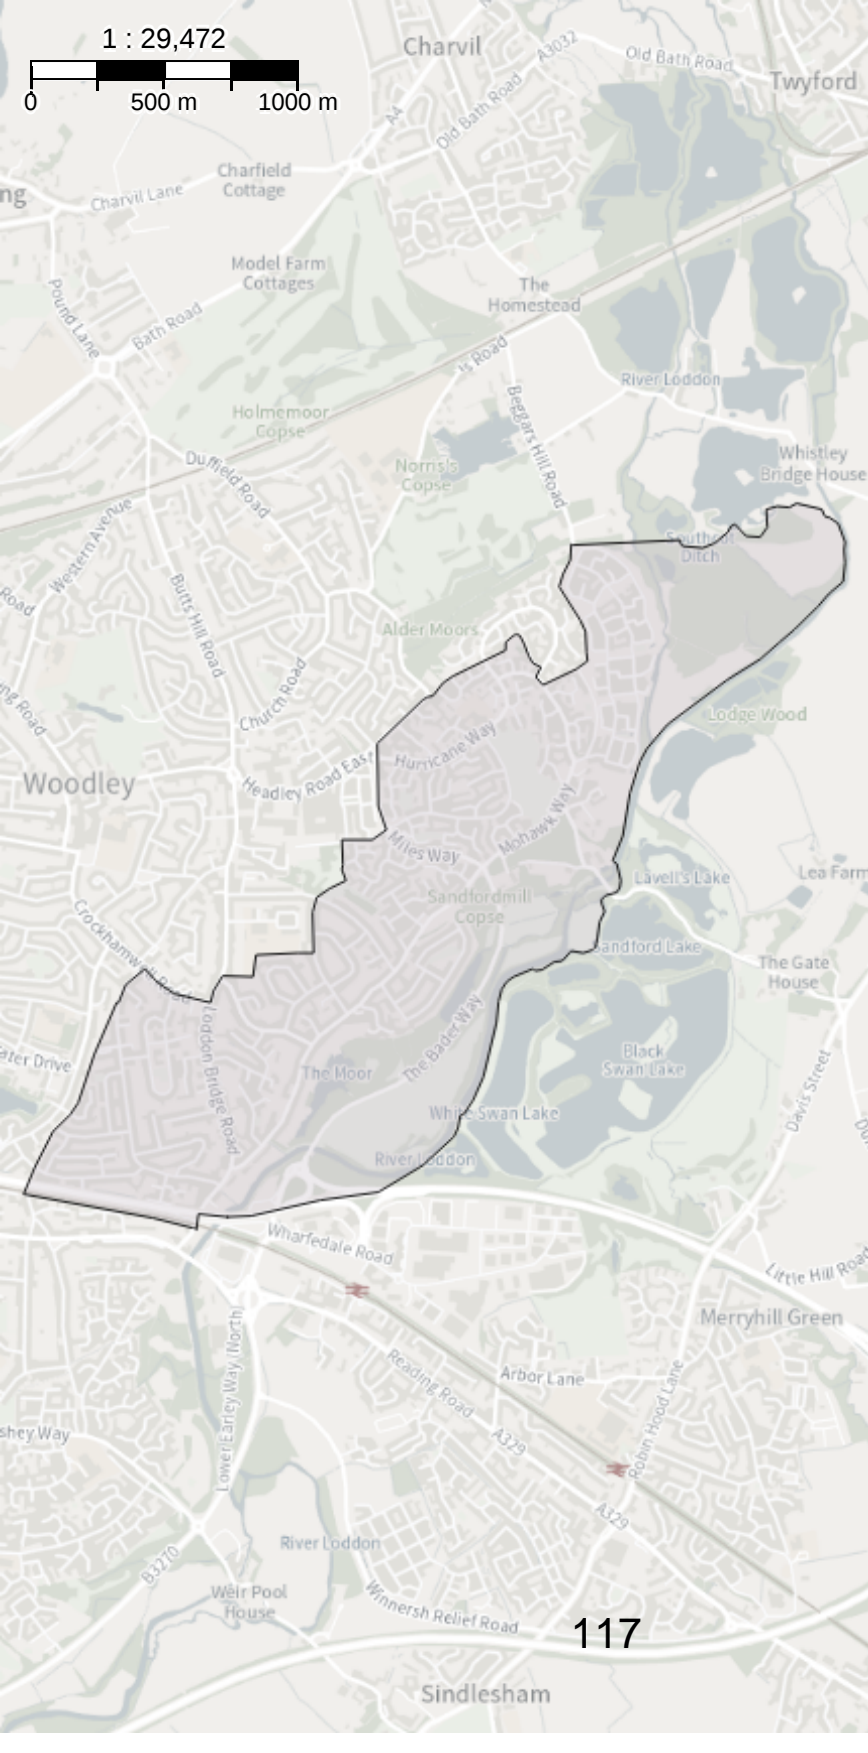

1 : 29,472

Map Reference

East Woodley

Councillors:	3
Property count:	4176
Total Electorate:	7110
CLr electorate:	2370
Electorate Status:	Balanced
Electorate Target:	
Date/Time	2202 - 2692
Submitted:	29/09/2022 10:41